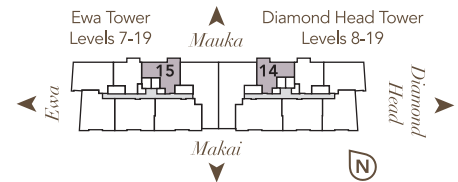

## Residence 1B

Residence 1B-R Ewa Tower (Not Shown)  
 Diamond Head Tower  
 1 Bedroom / 1 Bath  
 877 Square Feet\*  
*Mauka View*

\*All square footages are approximate.  
 See condominium map for details.